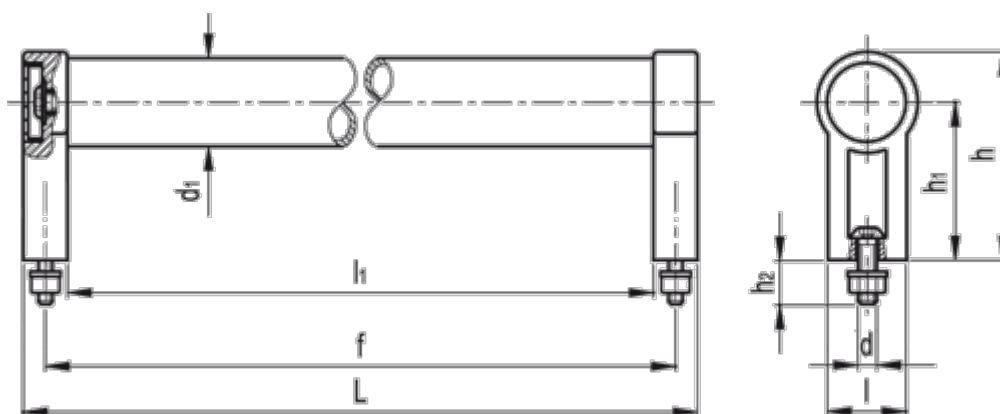

Data Sheet

Article number: 20569280500B

Description: E+G Tubular handle GN333.1-28-500-B-EL
B Mounting from top

Measures

$d = M6$

$d_1 = 28$

$f = 500$

$h = 66$

$h_1 = 50$

$h_2 = 13$

$L = 514$

$l_1 = 486$